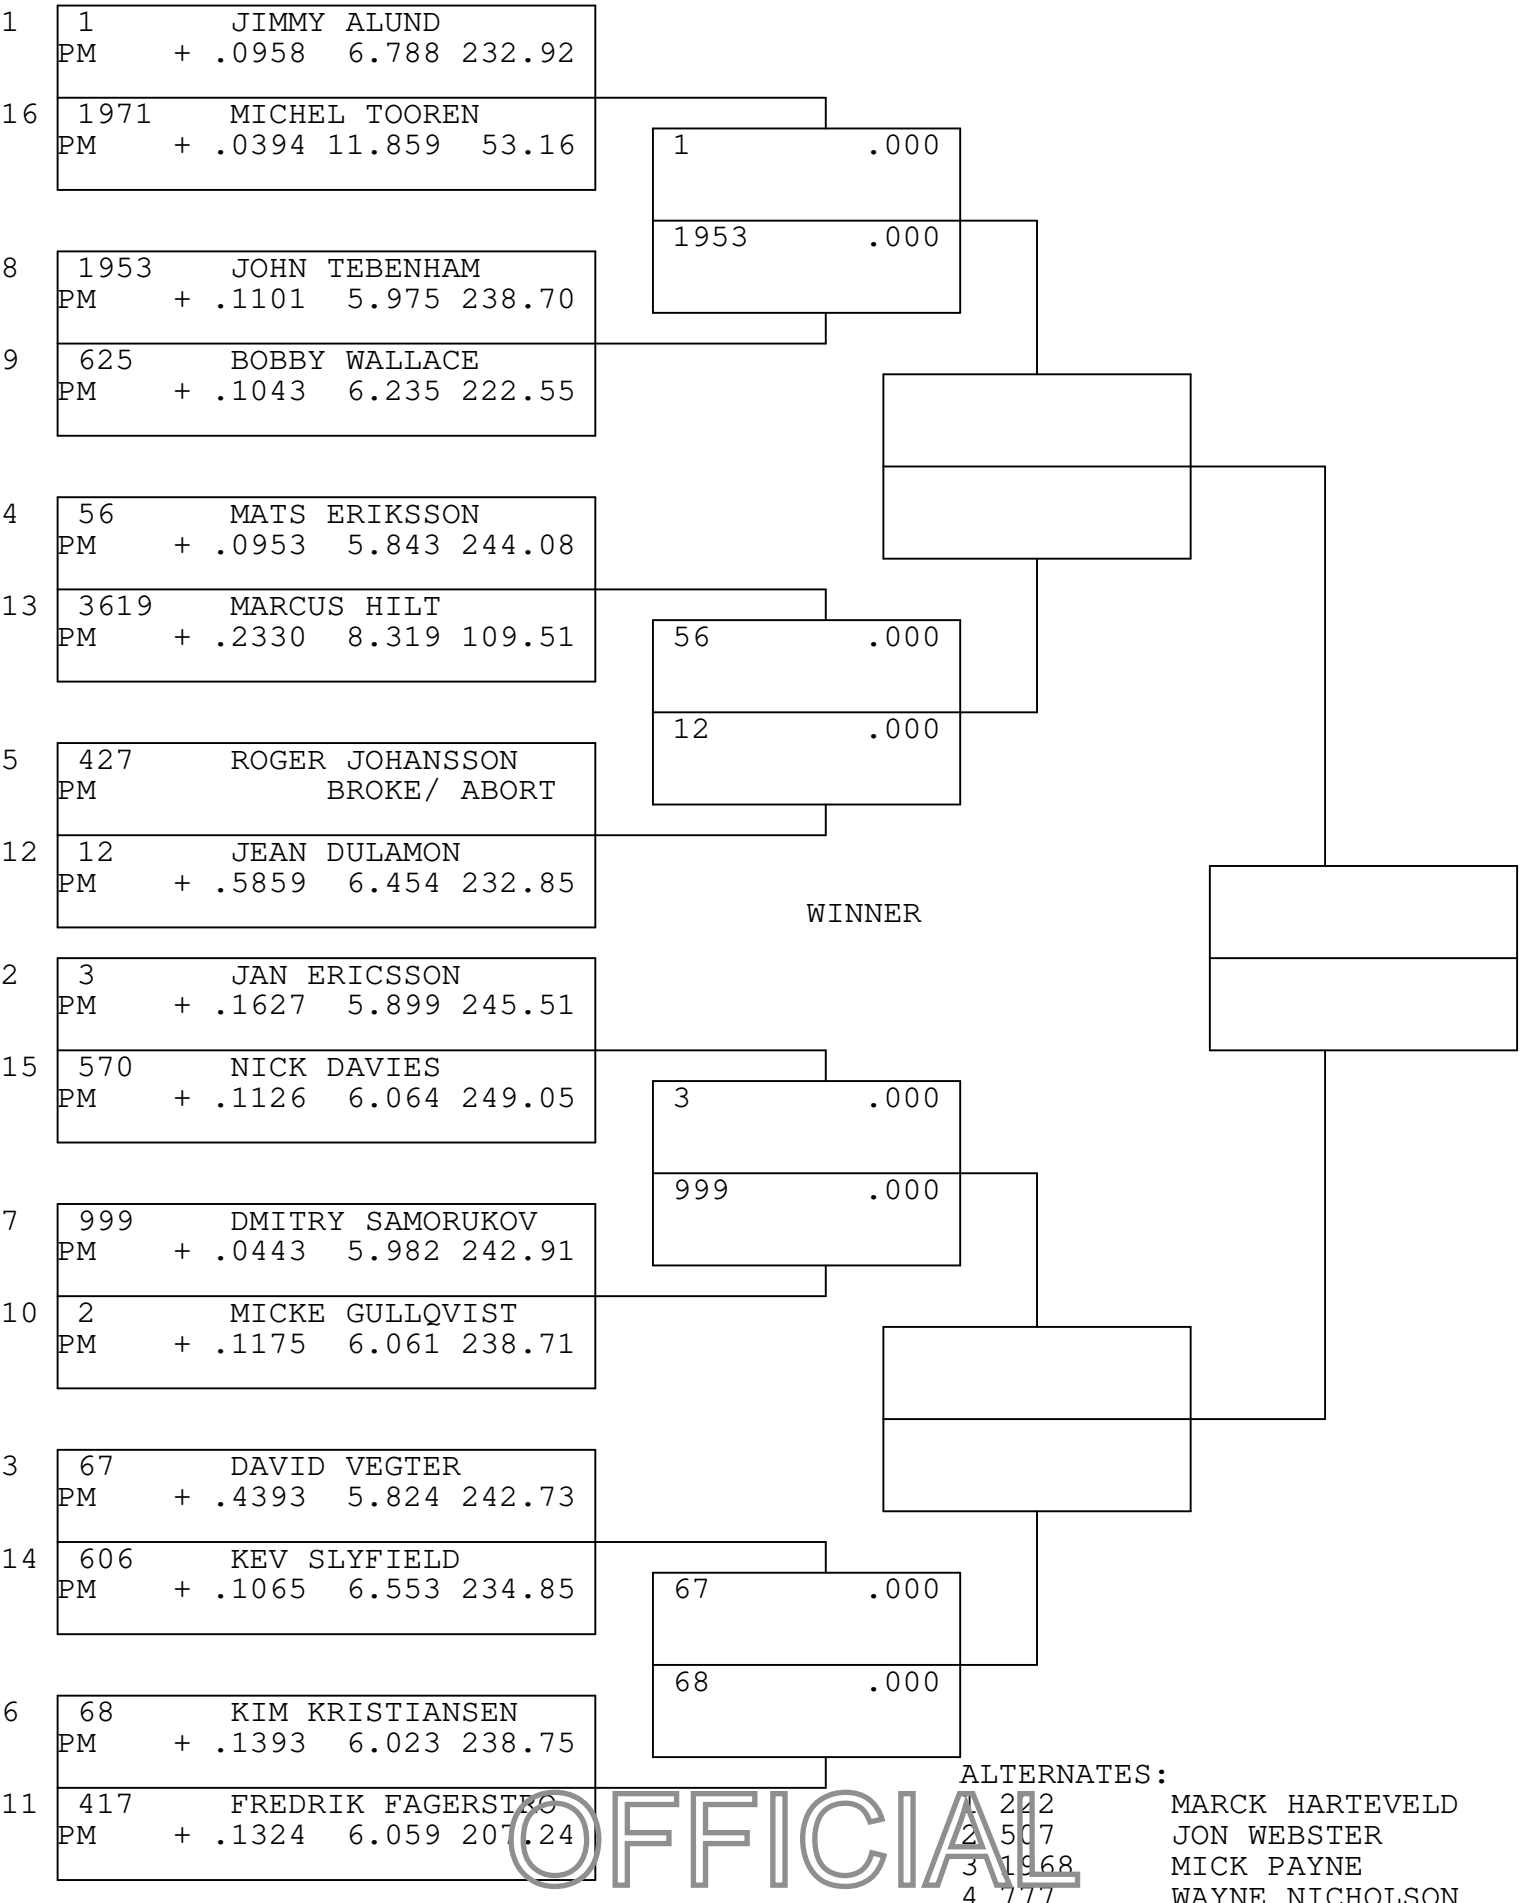

FIA PRO MODIFIED

TSI RACENET SYSTEM  
PROGRESSIVE LADDER FOR 16 CARS

2019-09-08  
11:21:33

OFFICIAL