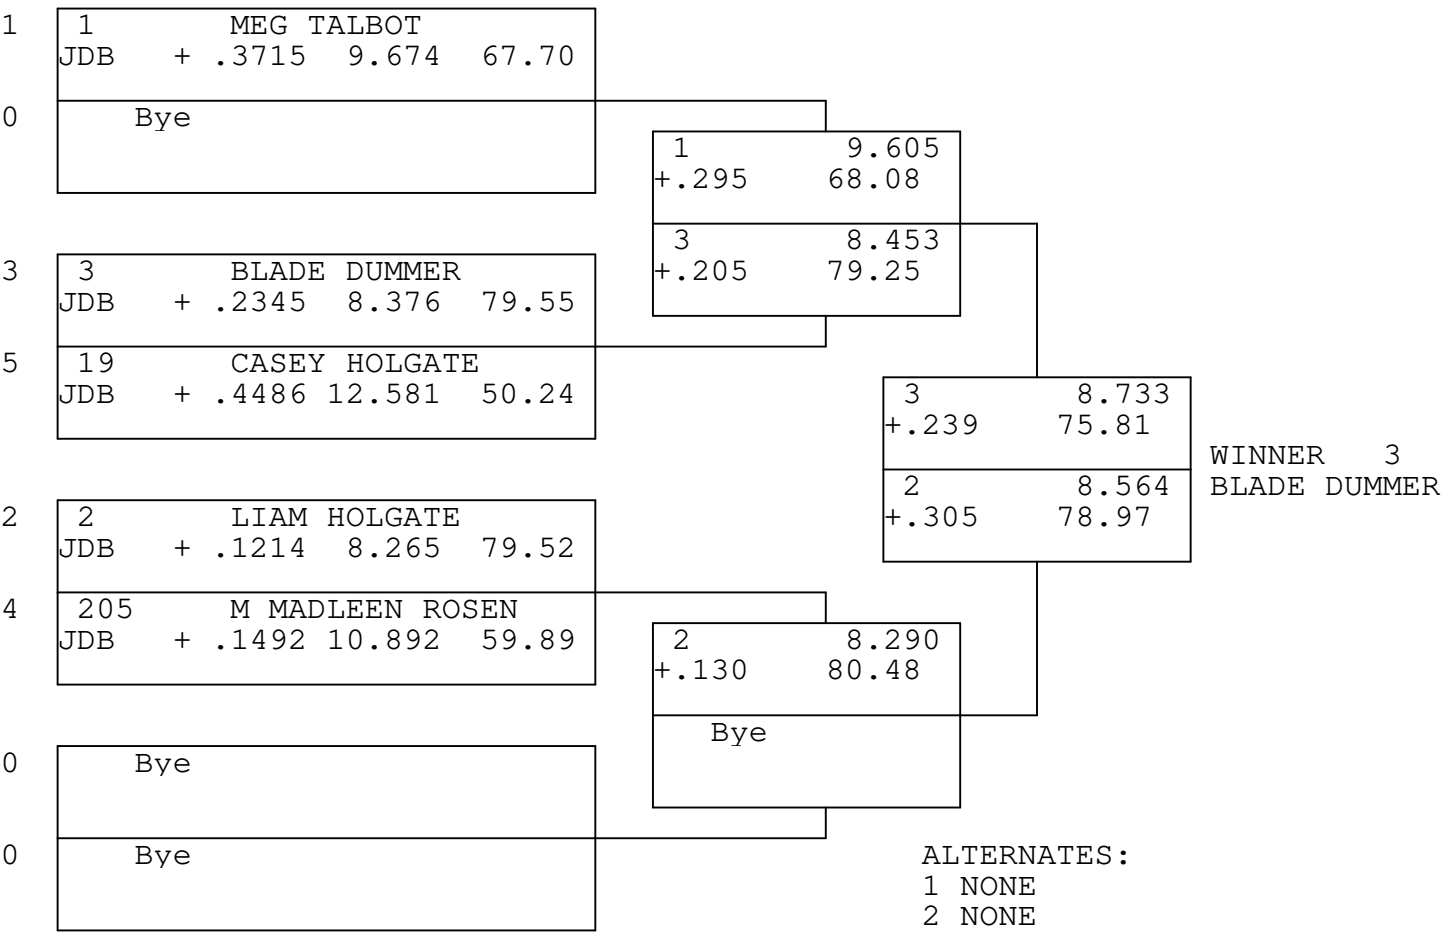

FIM E JUNIOR BIKE

TSI RACENET SYSTEM
 PROGRESSIVE LADDER FOR 5 CARS

2019-09-08
 16:43:33

OFFICIAL