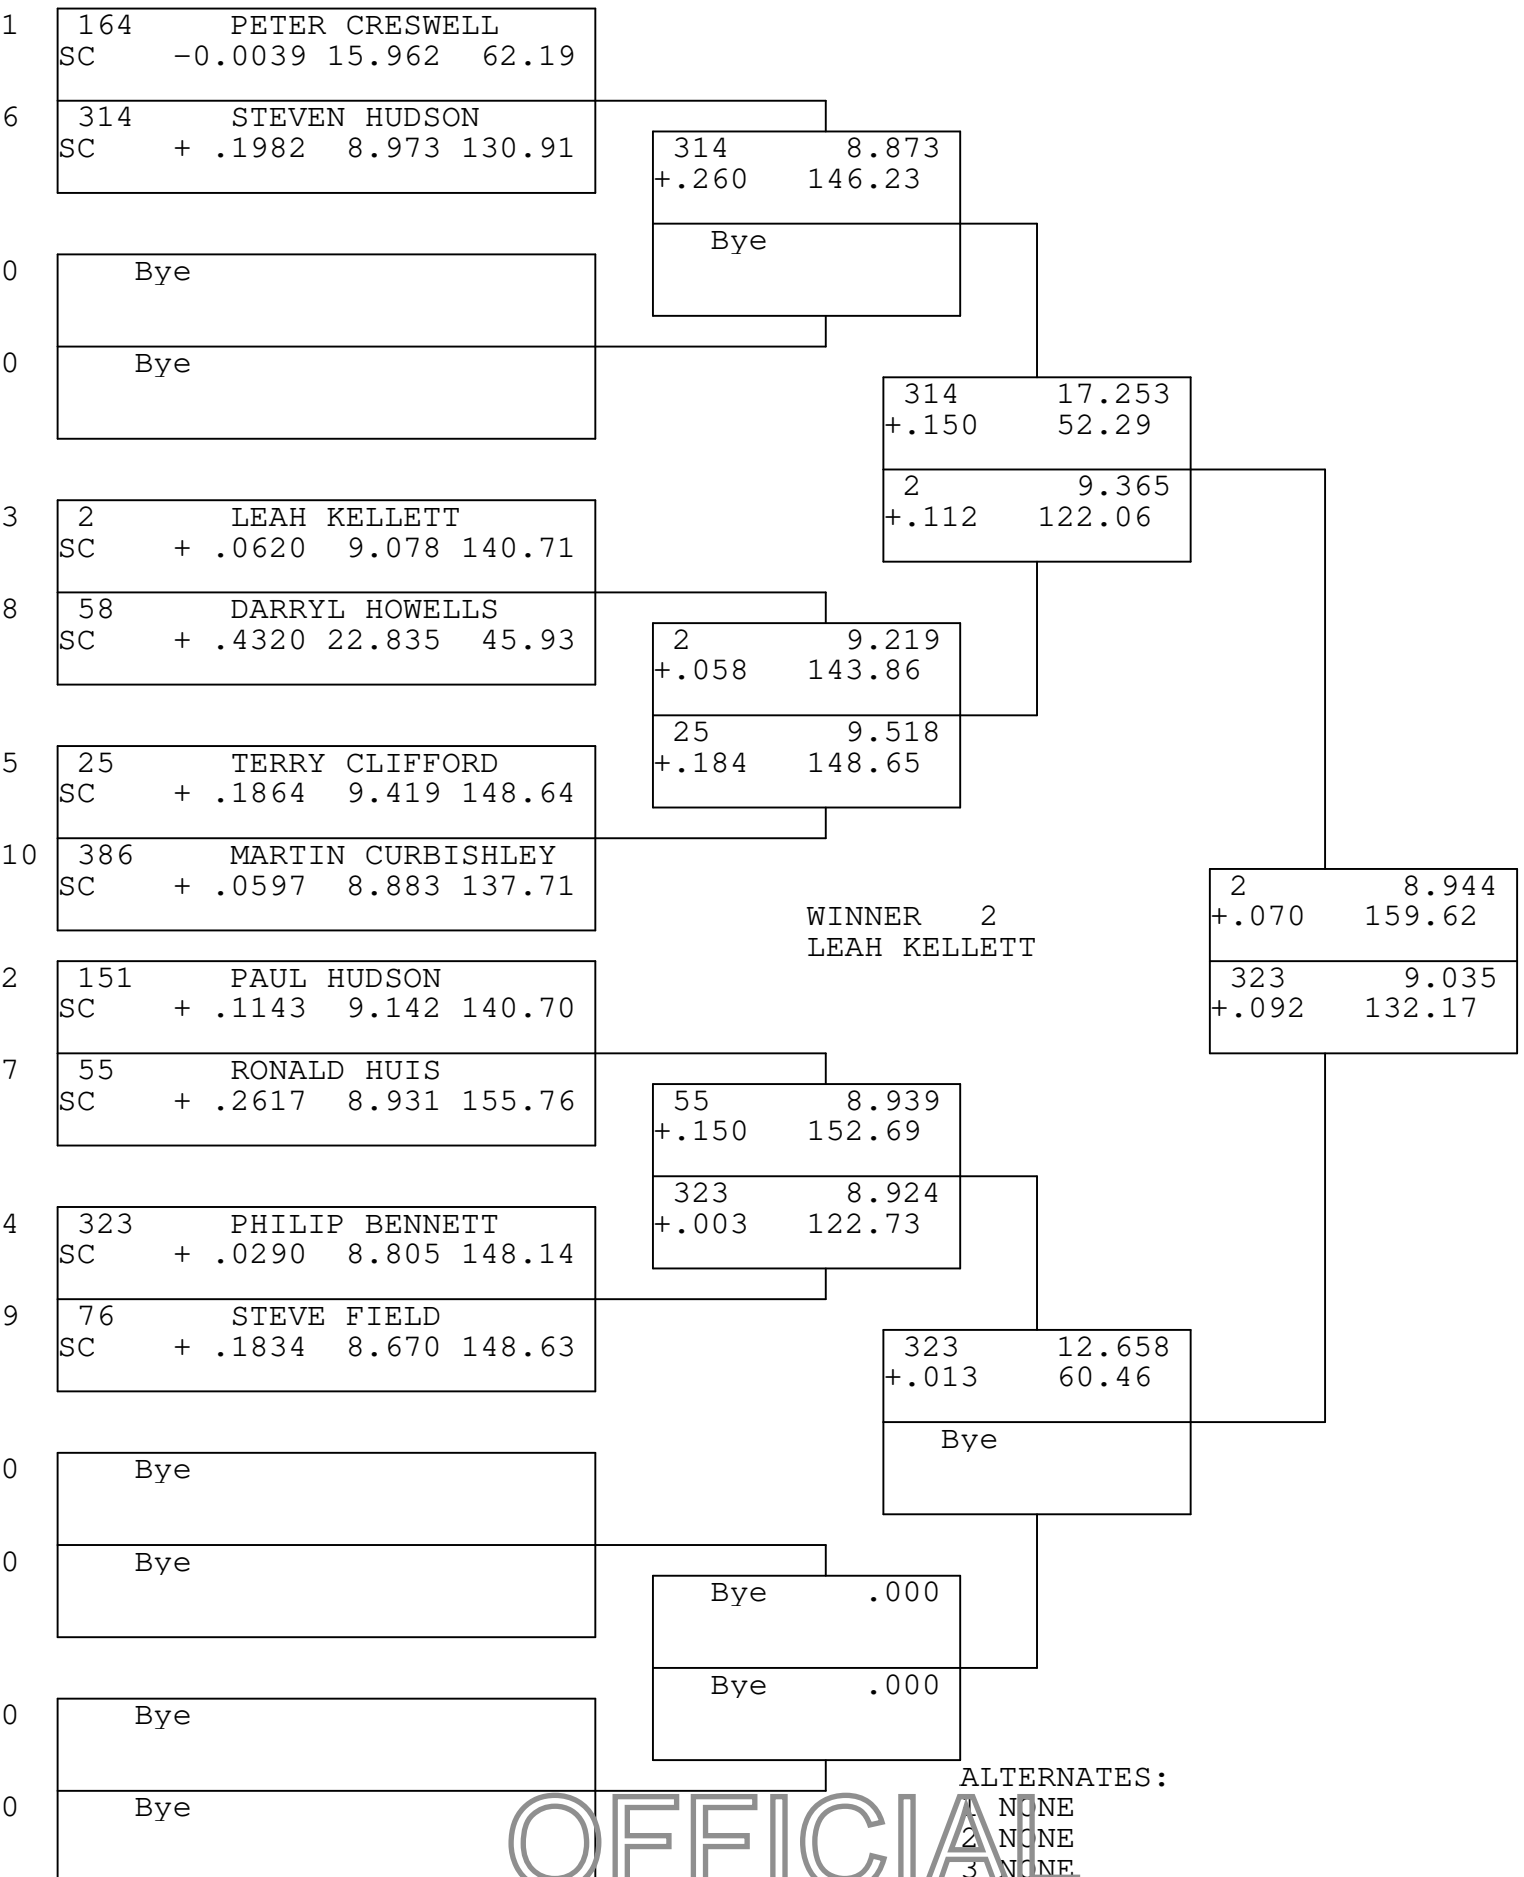

SUPER COMP

TSI RACENET SYSTEM
PROGRESSIVE LADDER FOR 10 CARS

2019-09-08
16:33:53

ALTERNATES:

- 1 NONE
- 2 NONE
- 3 NONE
- 4 NONE

OFFICIAL