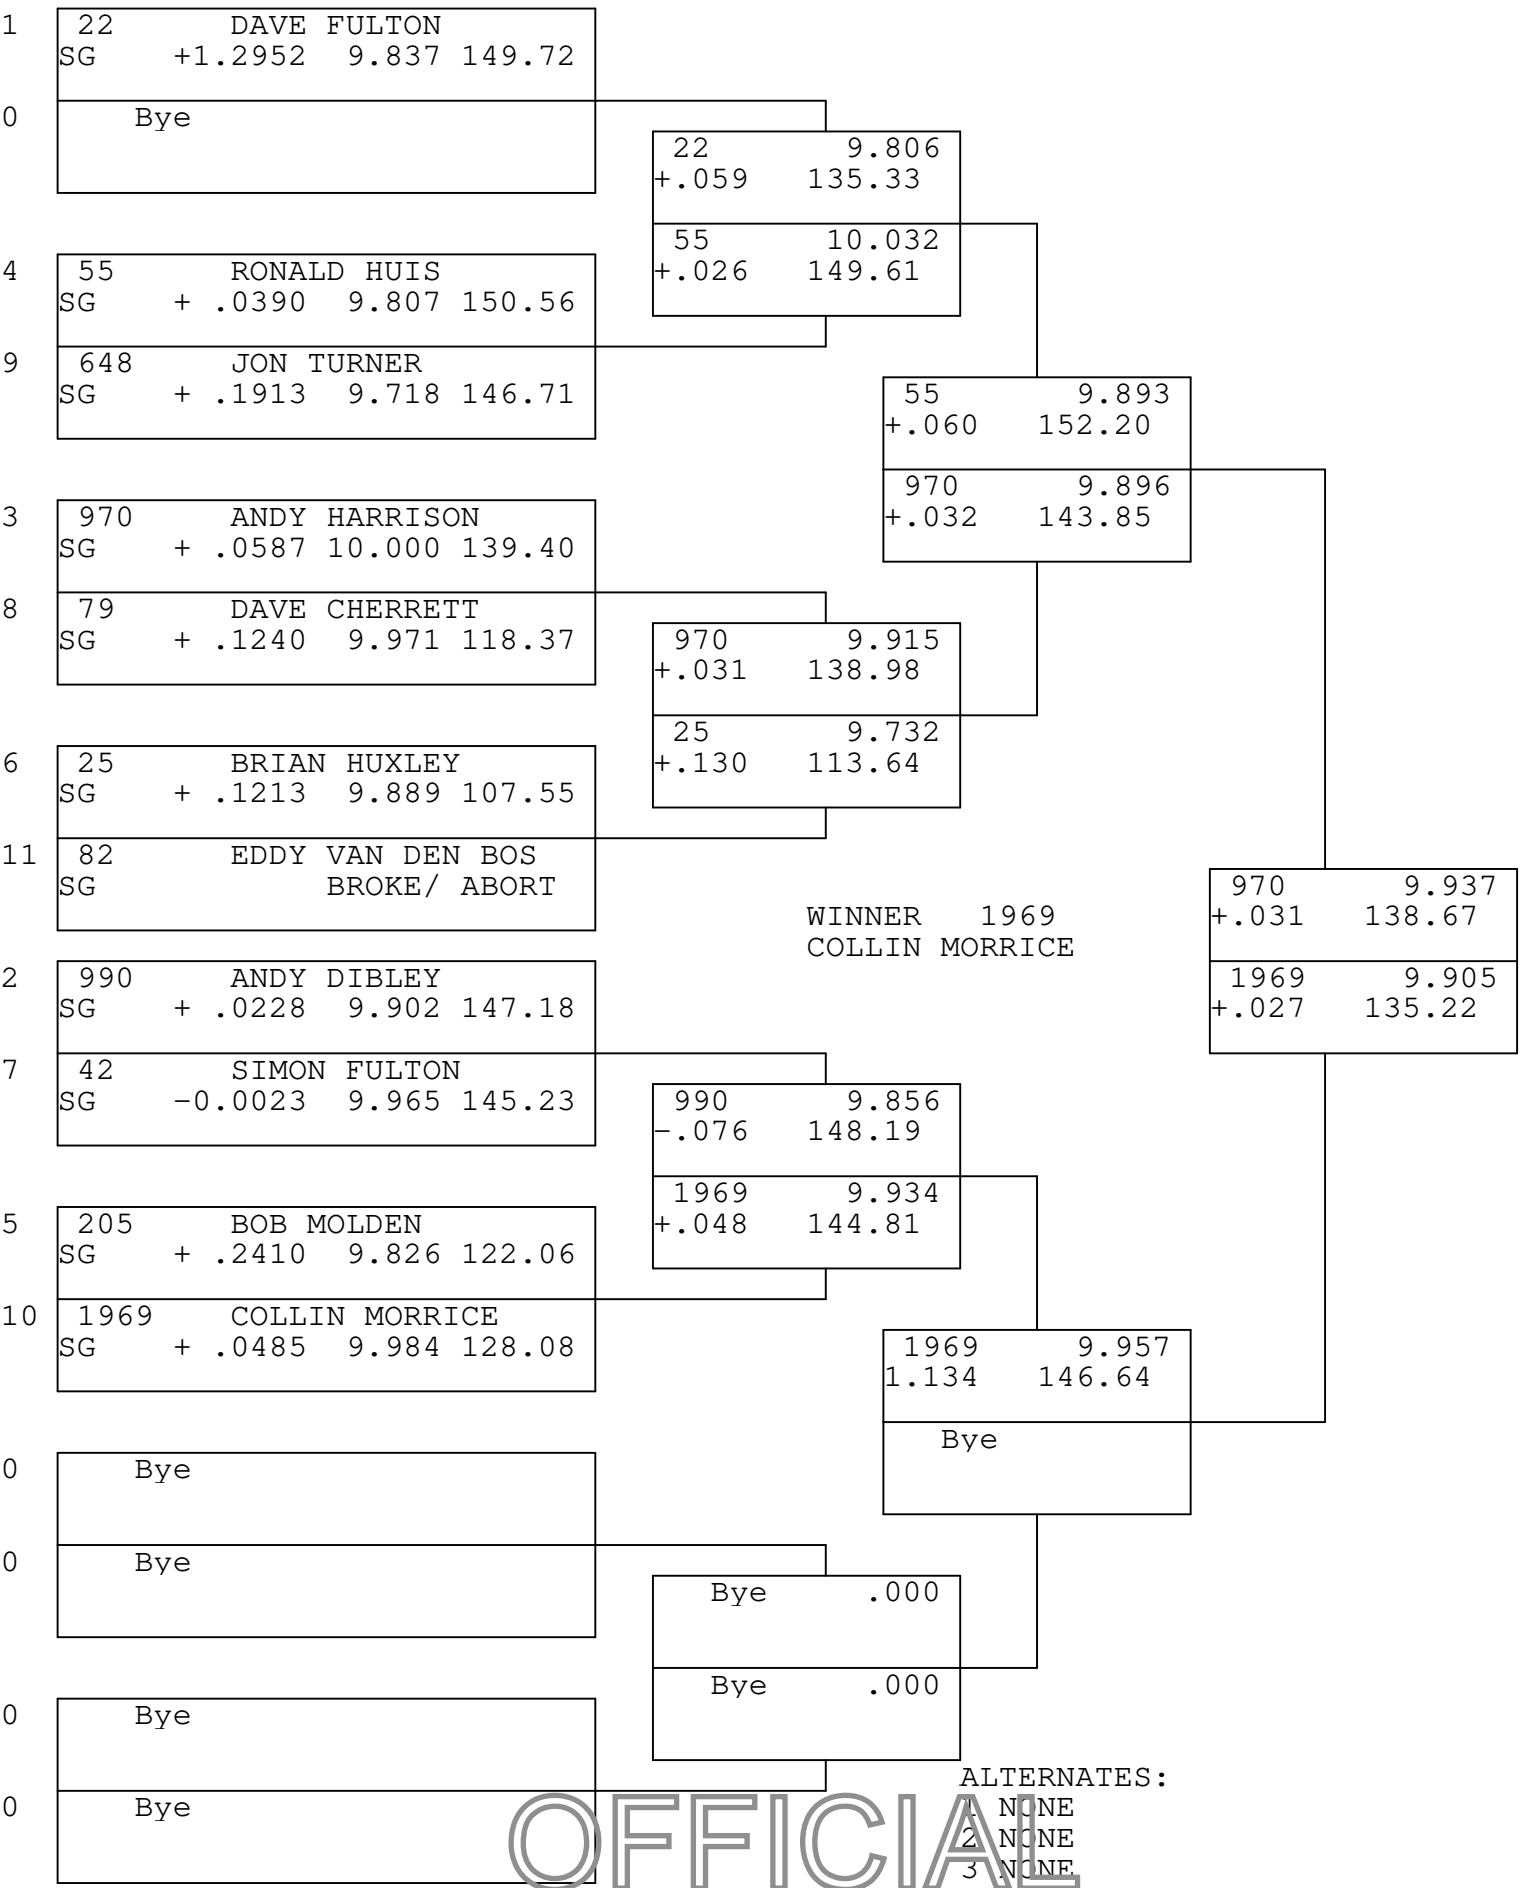

SUPER GAS

TSI RACENET SYSTEM  
PROGRESSIVE LADDER FOR 11 CARS

2019-09-08  
16:32:11

OFFICIAL